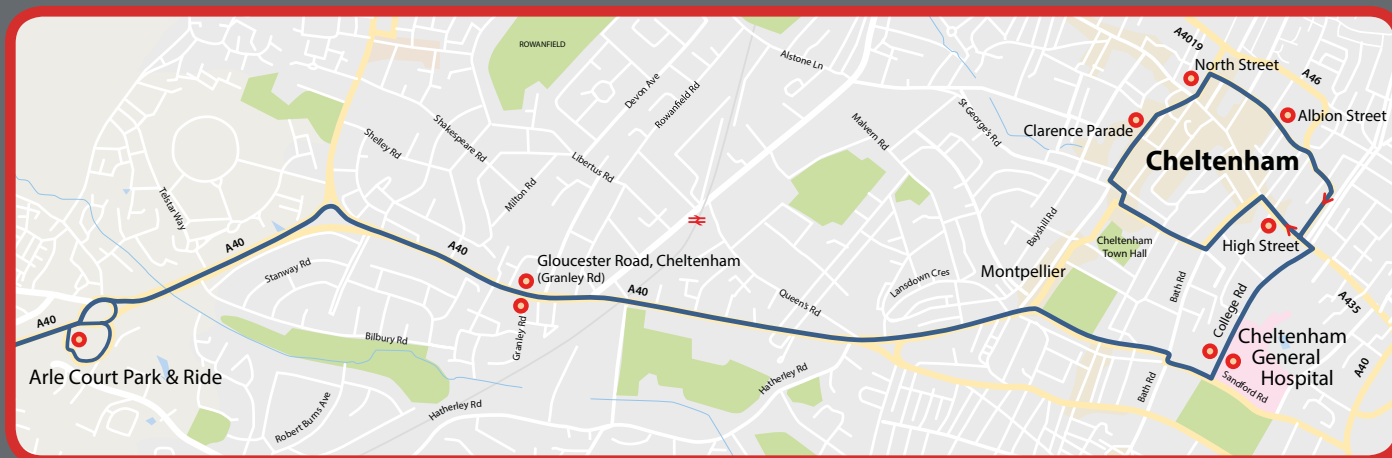

99 Route

Gloucester

SAVE 10%
on most bus fares
purchased using the
Smartcard
(restrictions apply)

Track your
99 bus
online at
pulhamscoaches.com/99service

#LOVEYOUR
99

Cheltenham

99 Service

- Gloucester Bus Station
- Gloucestershire Royal Hospital
- **NEW** Longlevens
- Arle Court Park & Ride
- **NEW** Gloucester Rd, Cheltenham
- Cheltenham General Hospital
- Cheltenham Town Centre

Gloucester Bus Station, Market Parade	06:20	07:05	07:35	08:05	08:35	09:05	09:35	10:05	10:35	then at these mins past each hour	5	35	until	16:05	16:35	17:05	17:40	18:05	18:35	19:05
Gloucestershire Royal Hospital, Tower Block Entrance	06:30	07:15	07:45	08:15	08:45	09:15	09:45	10:15	10:45		15	45		16:15	16:45	17:15	17:50	18:15	18:45	19:15
Longlevens, Cheltenham Rd, (opposite Elmbridge Rd)	06:35	07:20	07:50	08:20	08:50	09:20	09:50	10:20	10:50		20	50		16:20	16:50	17:20	17:56	18:20	18:50	19:20
Arle Court Park & Ride	06:45	07:30	08:05	08:35	09:03	09:30	10:00	10:30	11:00		30	0		16:40	17:10	17:43	18:12	18:30	19:00	19:30
Cheltenham, Gloucester Rd, (opposite Granley Rd)	06:51	07:36	08:11	08:41	09:09	09:36	10:06	10:36	11:06		36	6		16:46	17:16	17:49	18:18	18:36	19:06	19:36
Cheltenham General Hospital, College Road	06:59	07:44	08:23	08:53	09:17	09:44	10:14	10:44	11:14		44	14		16:54	17:29	17:58	18:26	18:44	19:14	19:44
Cheltenham High St, (end of St. James St)	07:01	07:46	08:25	08:55	09:19	09:46	10:16	10:46	11:16		46	16		16:56	17:35	18:00	18:28	18:46	19:16	19:46
Cheltenham Town Centre, Clarence Parade	07:05	07:50	08:30	09:00	09:23	09:50	10:20	10:50	11:20		50	20		17:03	17:39	18:05	18:32	18:50	19:20	19:50

Welcome to the 99 Service operated by Pulham's Coaches in partnership with Gloucestershire Hospitals NHS Foundation Trust.

The 99 Service connects Gloucestershire Royal and Cheltenham General Hospitals via Arle Court Park & Ride every 30 minutes.